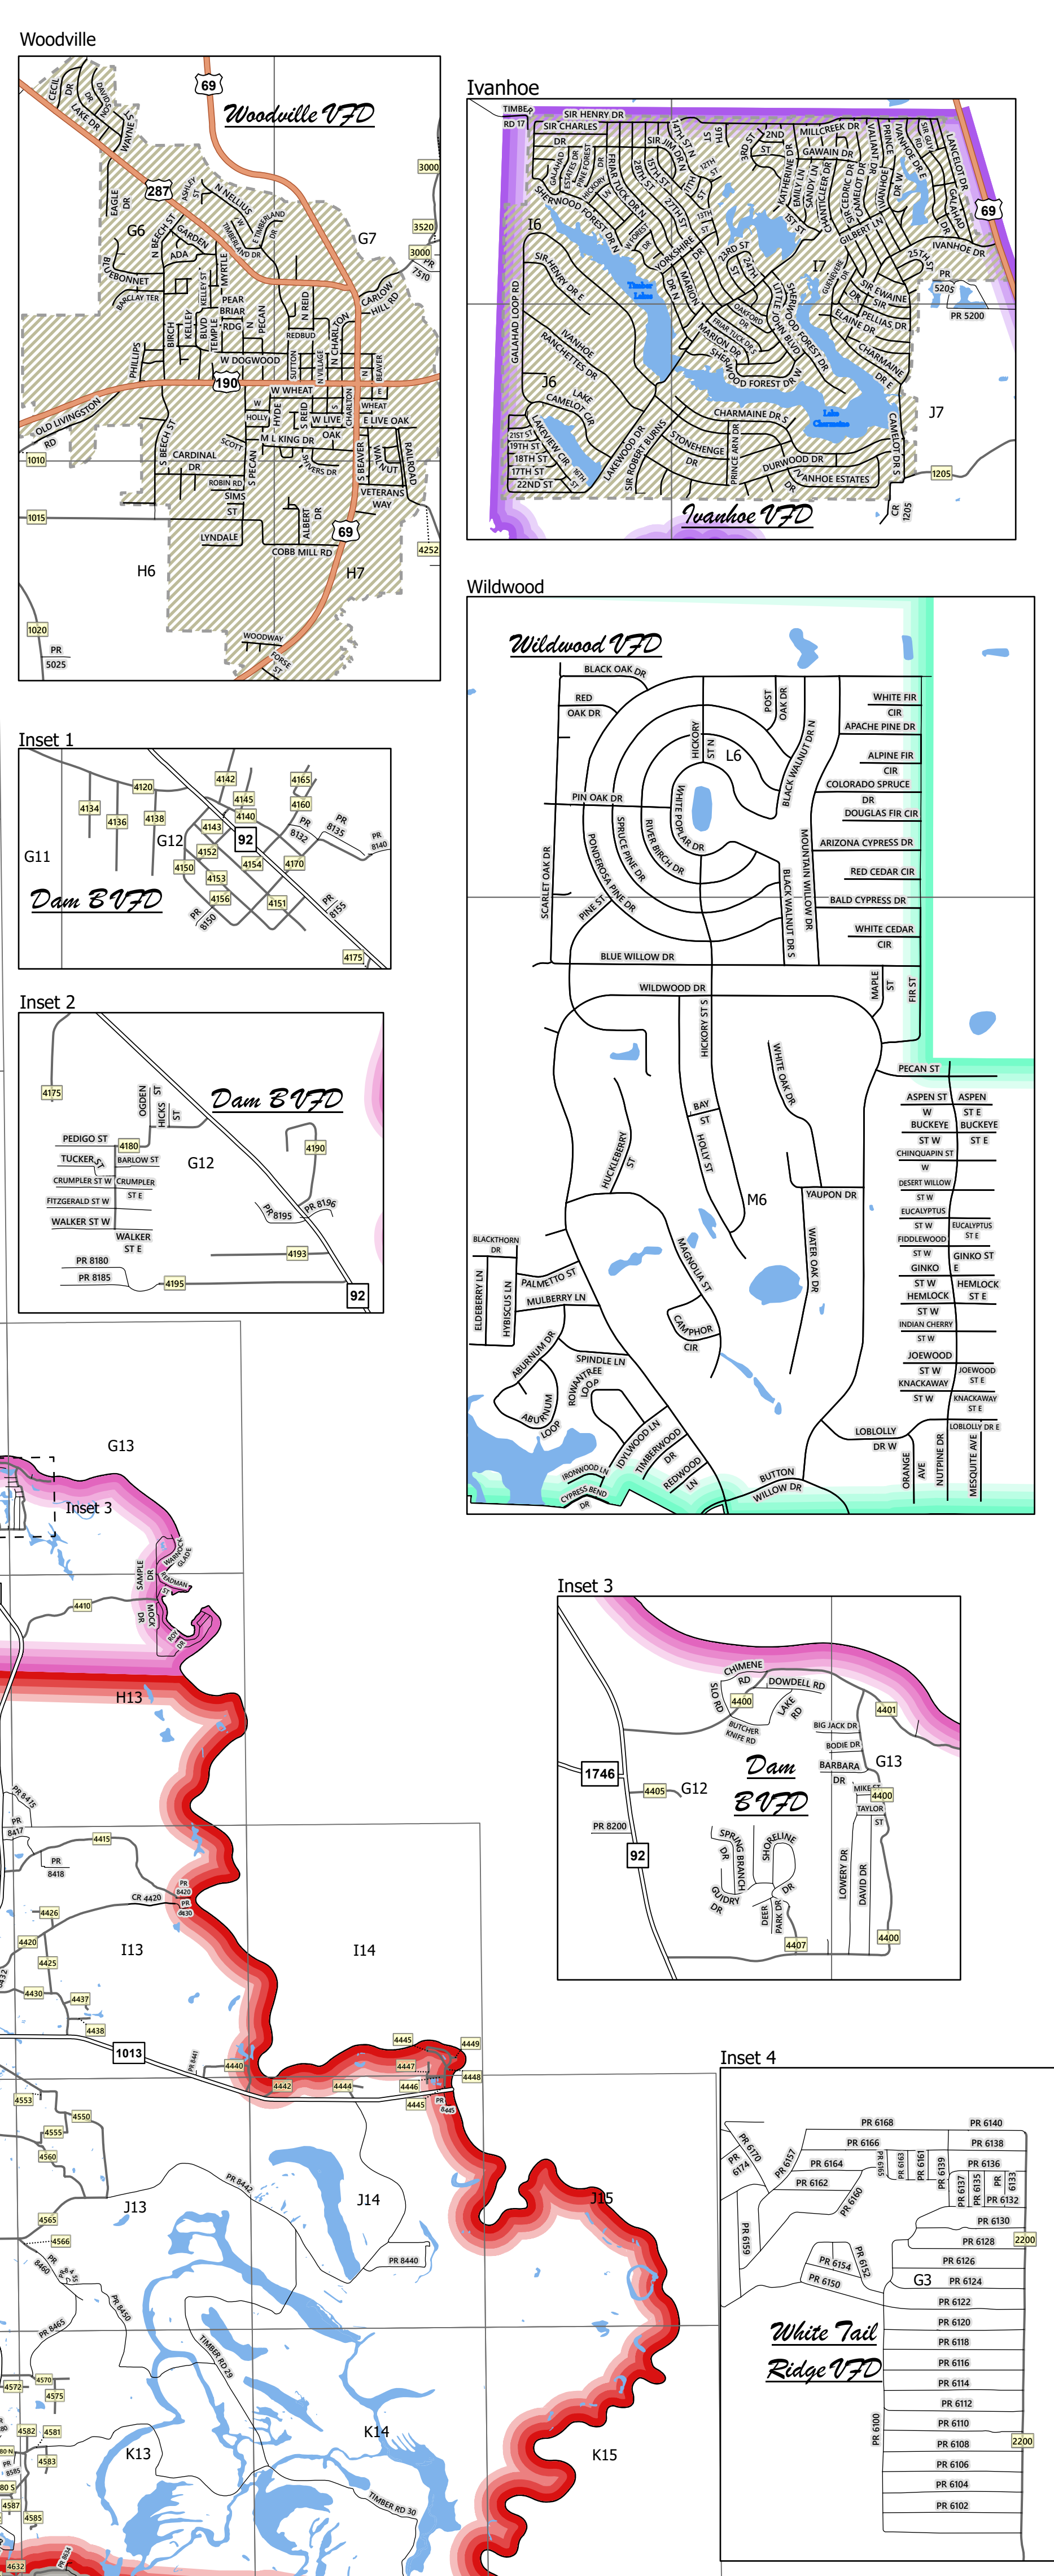

# TYLER COUNTY VFD SERVICE AREAS

Legend	
US Highway	Irvanhoe VFD
State Highway	Sparger VFD
FM	Venable Fire
Local Road	Warren VFD
County Road	White Tail Ridge VFD
Private Road	Wildwood VFD
City Limits	Woodville VFD
Chester VFD	Colmesneil VFD
Colmesneil VFD	Dam B VFD
Dam B VFD	Fred VFD
Fred VFD	