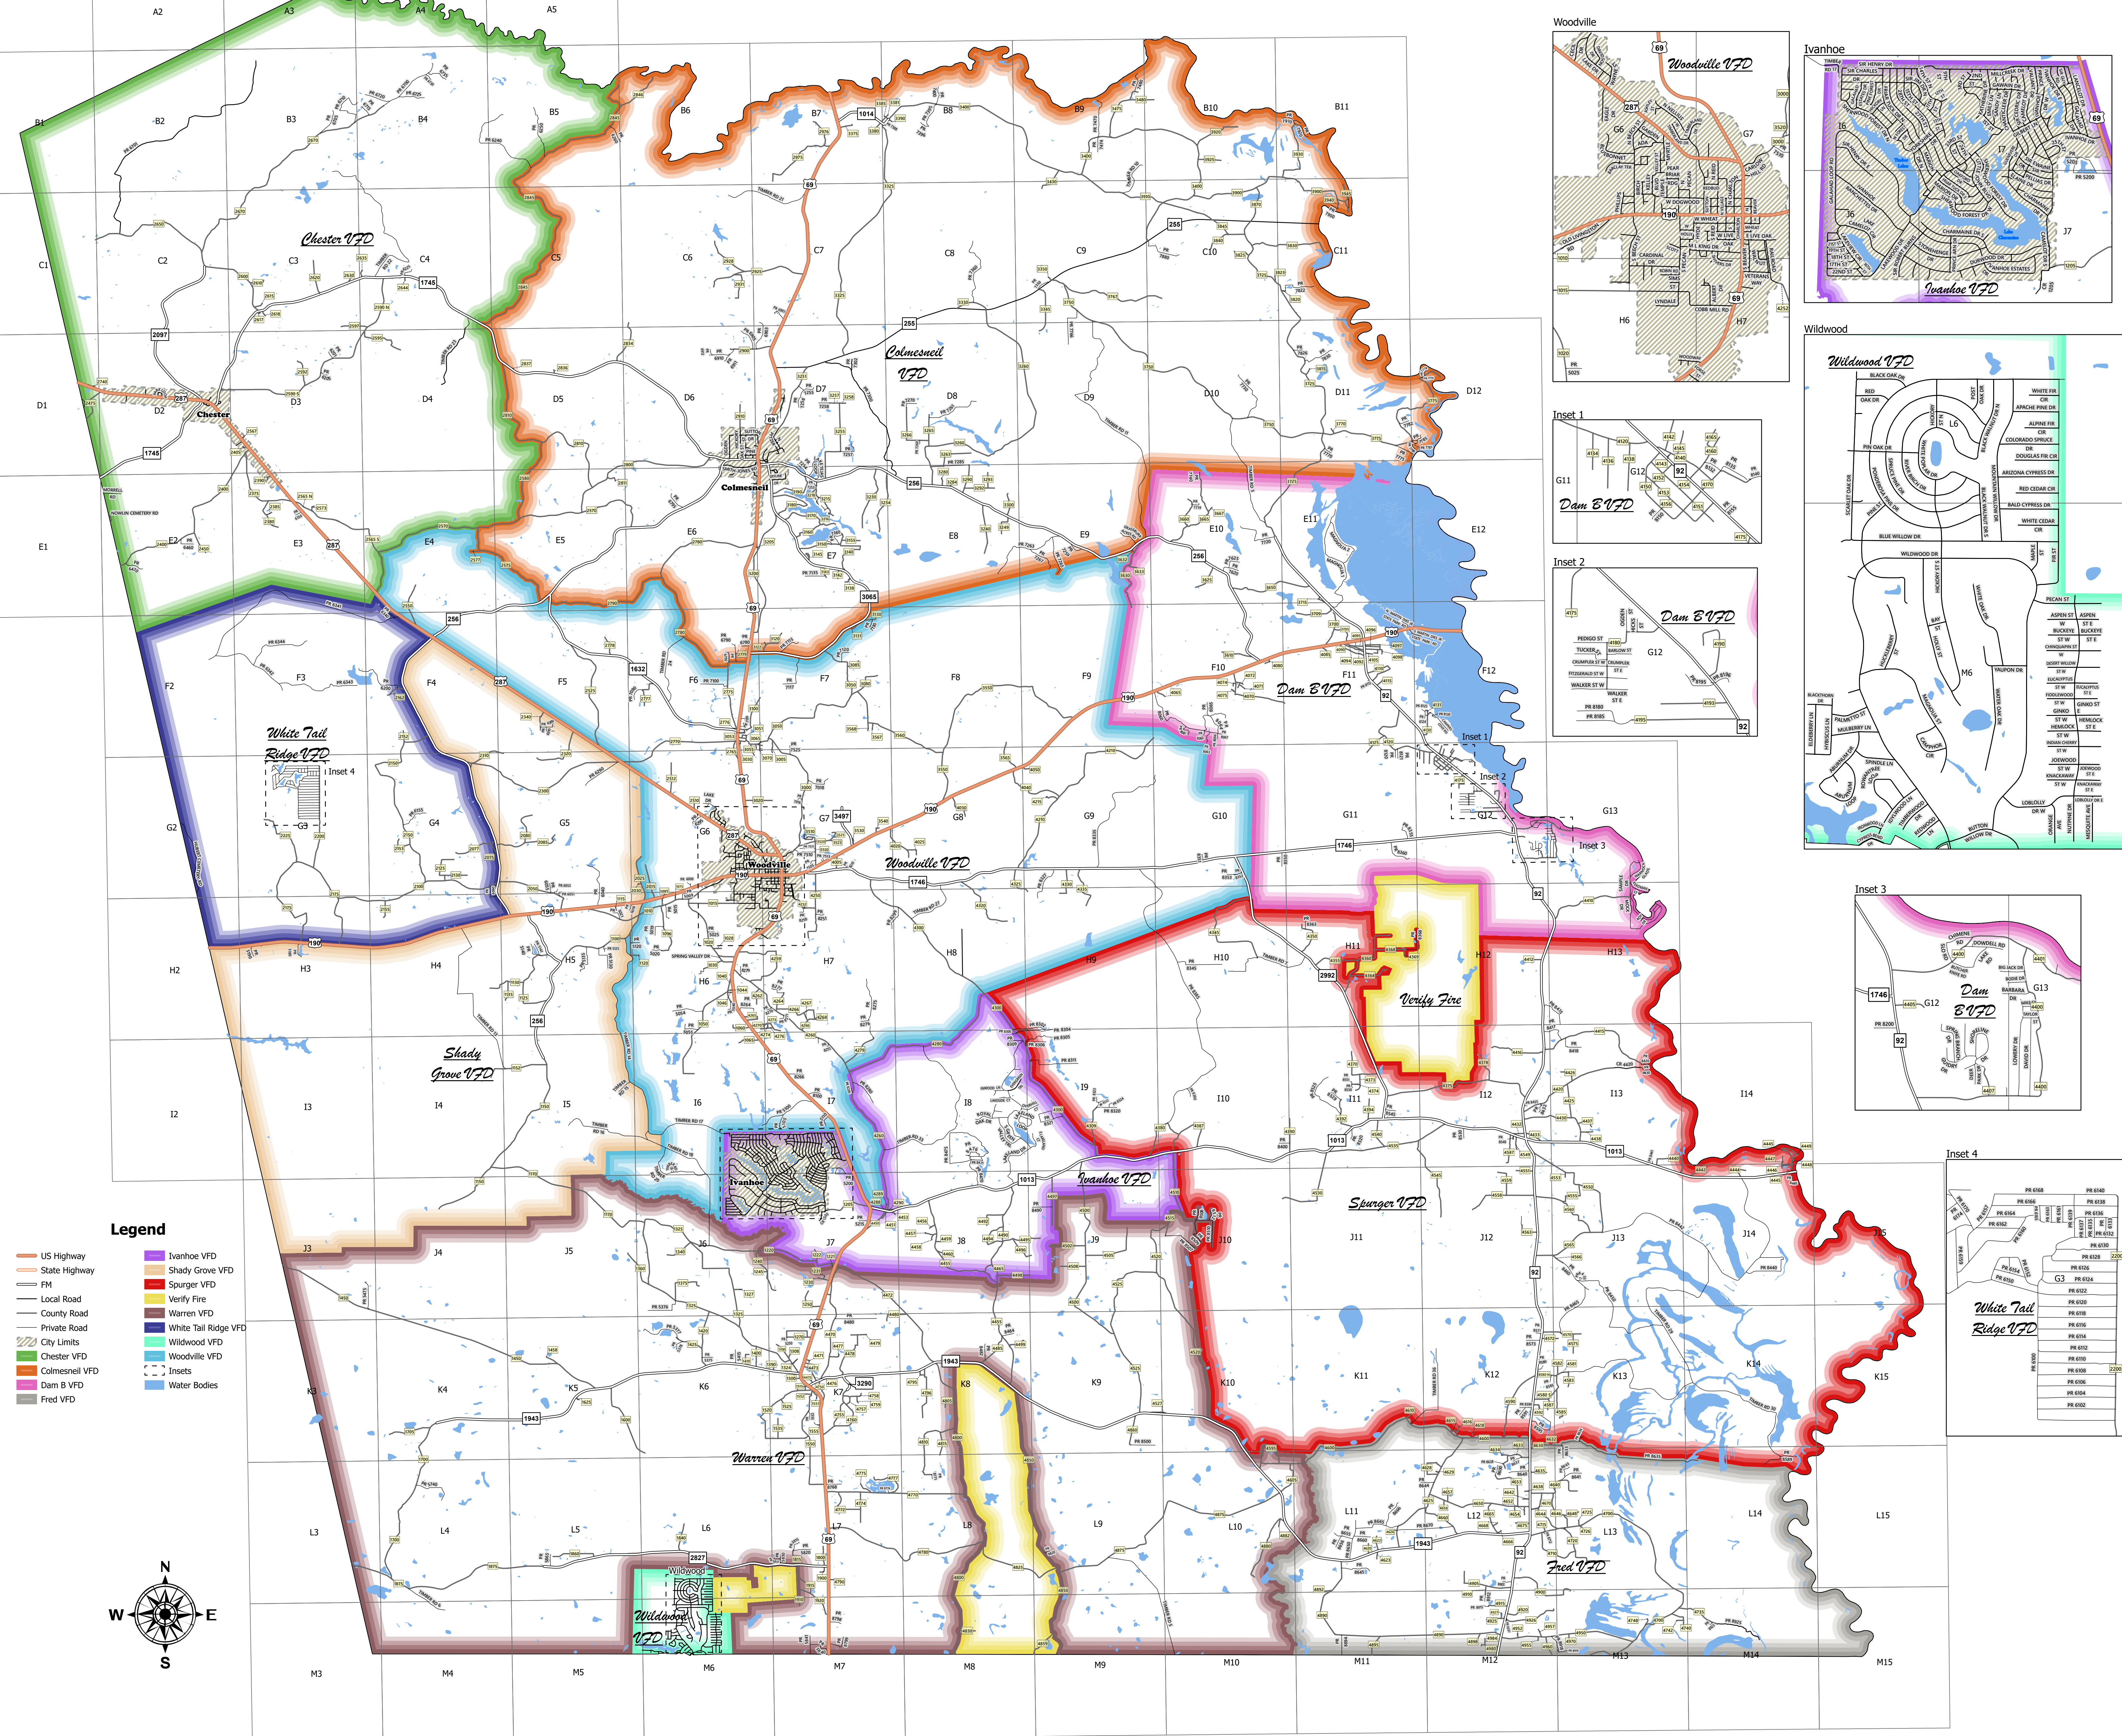

# TYLER COUNTY VFD SERVICE AREAS

Legend	
US Highway	Irvanhoe VFD
State Highway	Sparger VFD
FM	Venable Fire
Local Road	Warren VFD
County Road	White Tail Ridge VFD
Private Road	Wildwood VFD
City Limits	Woodville VFD
Chester VFD	Colmesneil VFD
Colmesneil VFD	Dam B VFD
Dam B VFD	Fred VFD
Fred VFD	